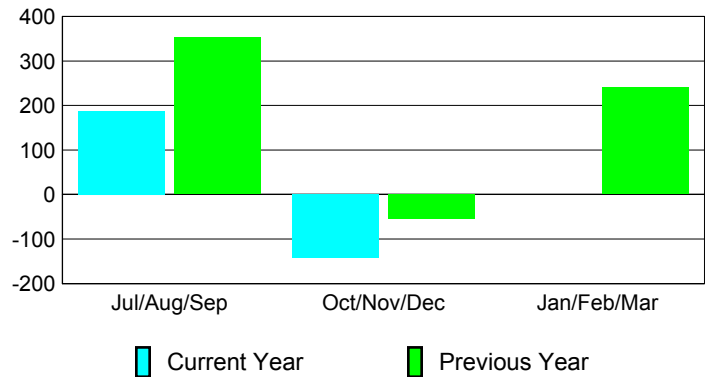

Club Results 2012-2013

Goal, New, Dropped, Gain/Loss

Comparison of Club Gain/Loss

Current Year Compared to the Previous Year

YTD Status Quo Clubs 2012-2013

Status Quo Clubs Compared to Status Quo Members

MEMBERSHIP

Membership Results
2012-2013

Membership
2011-2012

Month	Net Memb Goal	Actual New Memb	Actual Dropped Memb	Gain/Loss of Memb	Gain/Loss of Memb
Jul/Aug/Sep	0	309	-121	188	353
Oct/Nov/Dec	0	196	-338	-142	-54
Jan/Feb/Mar	0				240
Totals	0	505	-459	46	539

Membership Results 2012-2013

Goal, New, Dropped, Gain/Loss

Comparison of Membership Gain/Loss

Current Year Compared to the Previous Year

Gender Comparison 2012-2013

Jul/Aug/Sep

Oct/Nov/Dec

Jan/Feb/Mar