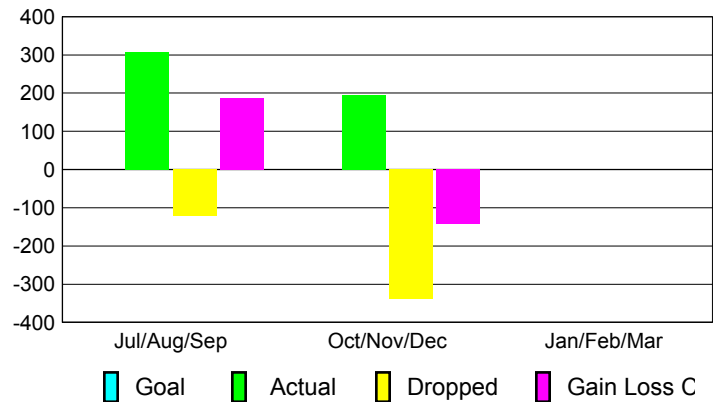

Membership Results 2012-2013

Goal, New, Dropped, Gain/Loss

Comparison of Membership Gain/Loss

Current Year Compared to the Previous Year