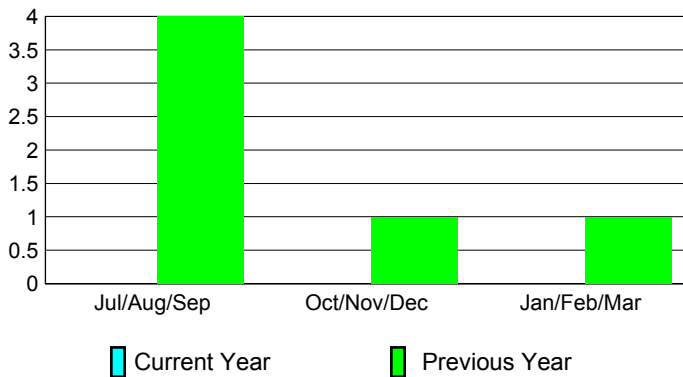

2012-2013 GMT Reports for District (or Undistricted) **District 355 A**

GMT: BYEONG-DEOK KIM

Location: REPUBLIC OF KOREA

GMT CA: 5

CLUBS

Club Results
2012-2013

Clubs
2011-2012

Month	New Club Goal	Actual New Clubs	Actual Dropped Clubs	Gain/Loss of Clubs	Gain/Loss of Clubs
Jul/Aug/Sep	0	0	0	0	4
Oct/Nov/Dec	0	0	0	0	1
Jan/Feb/Mar	0				1
Totals	0	0	0	0	6

Club Results 2012-2013

Goal, New, Dropped, Gain/Loss

Comparison of Club Gain/Loss

Current Year Compared to the Previous Year

YTD Status Quo Clubs 2012-2013

Status Quo Clubs Compared to Status Quo Members

MEMBERSHIP